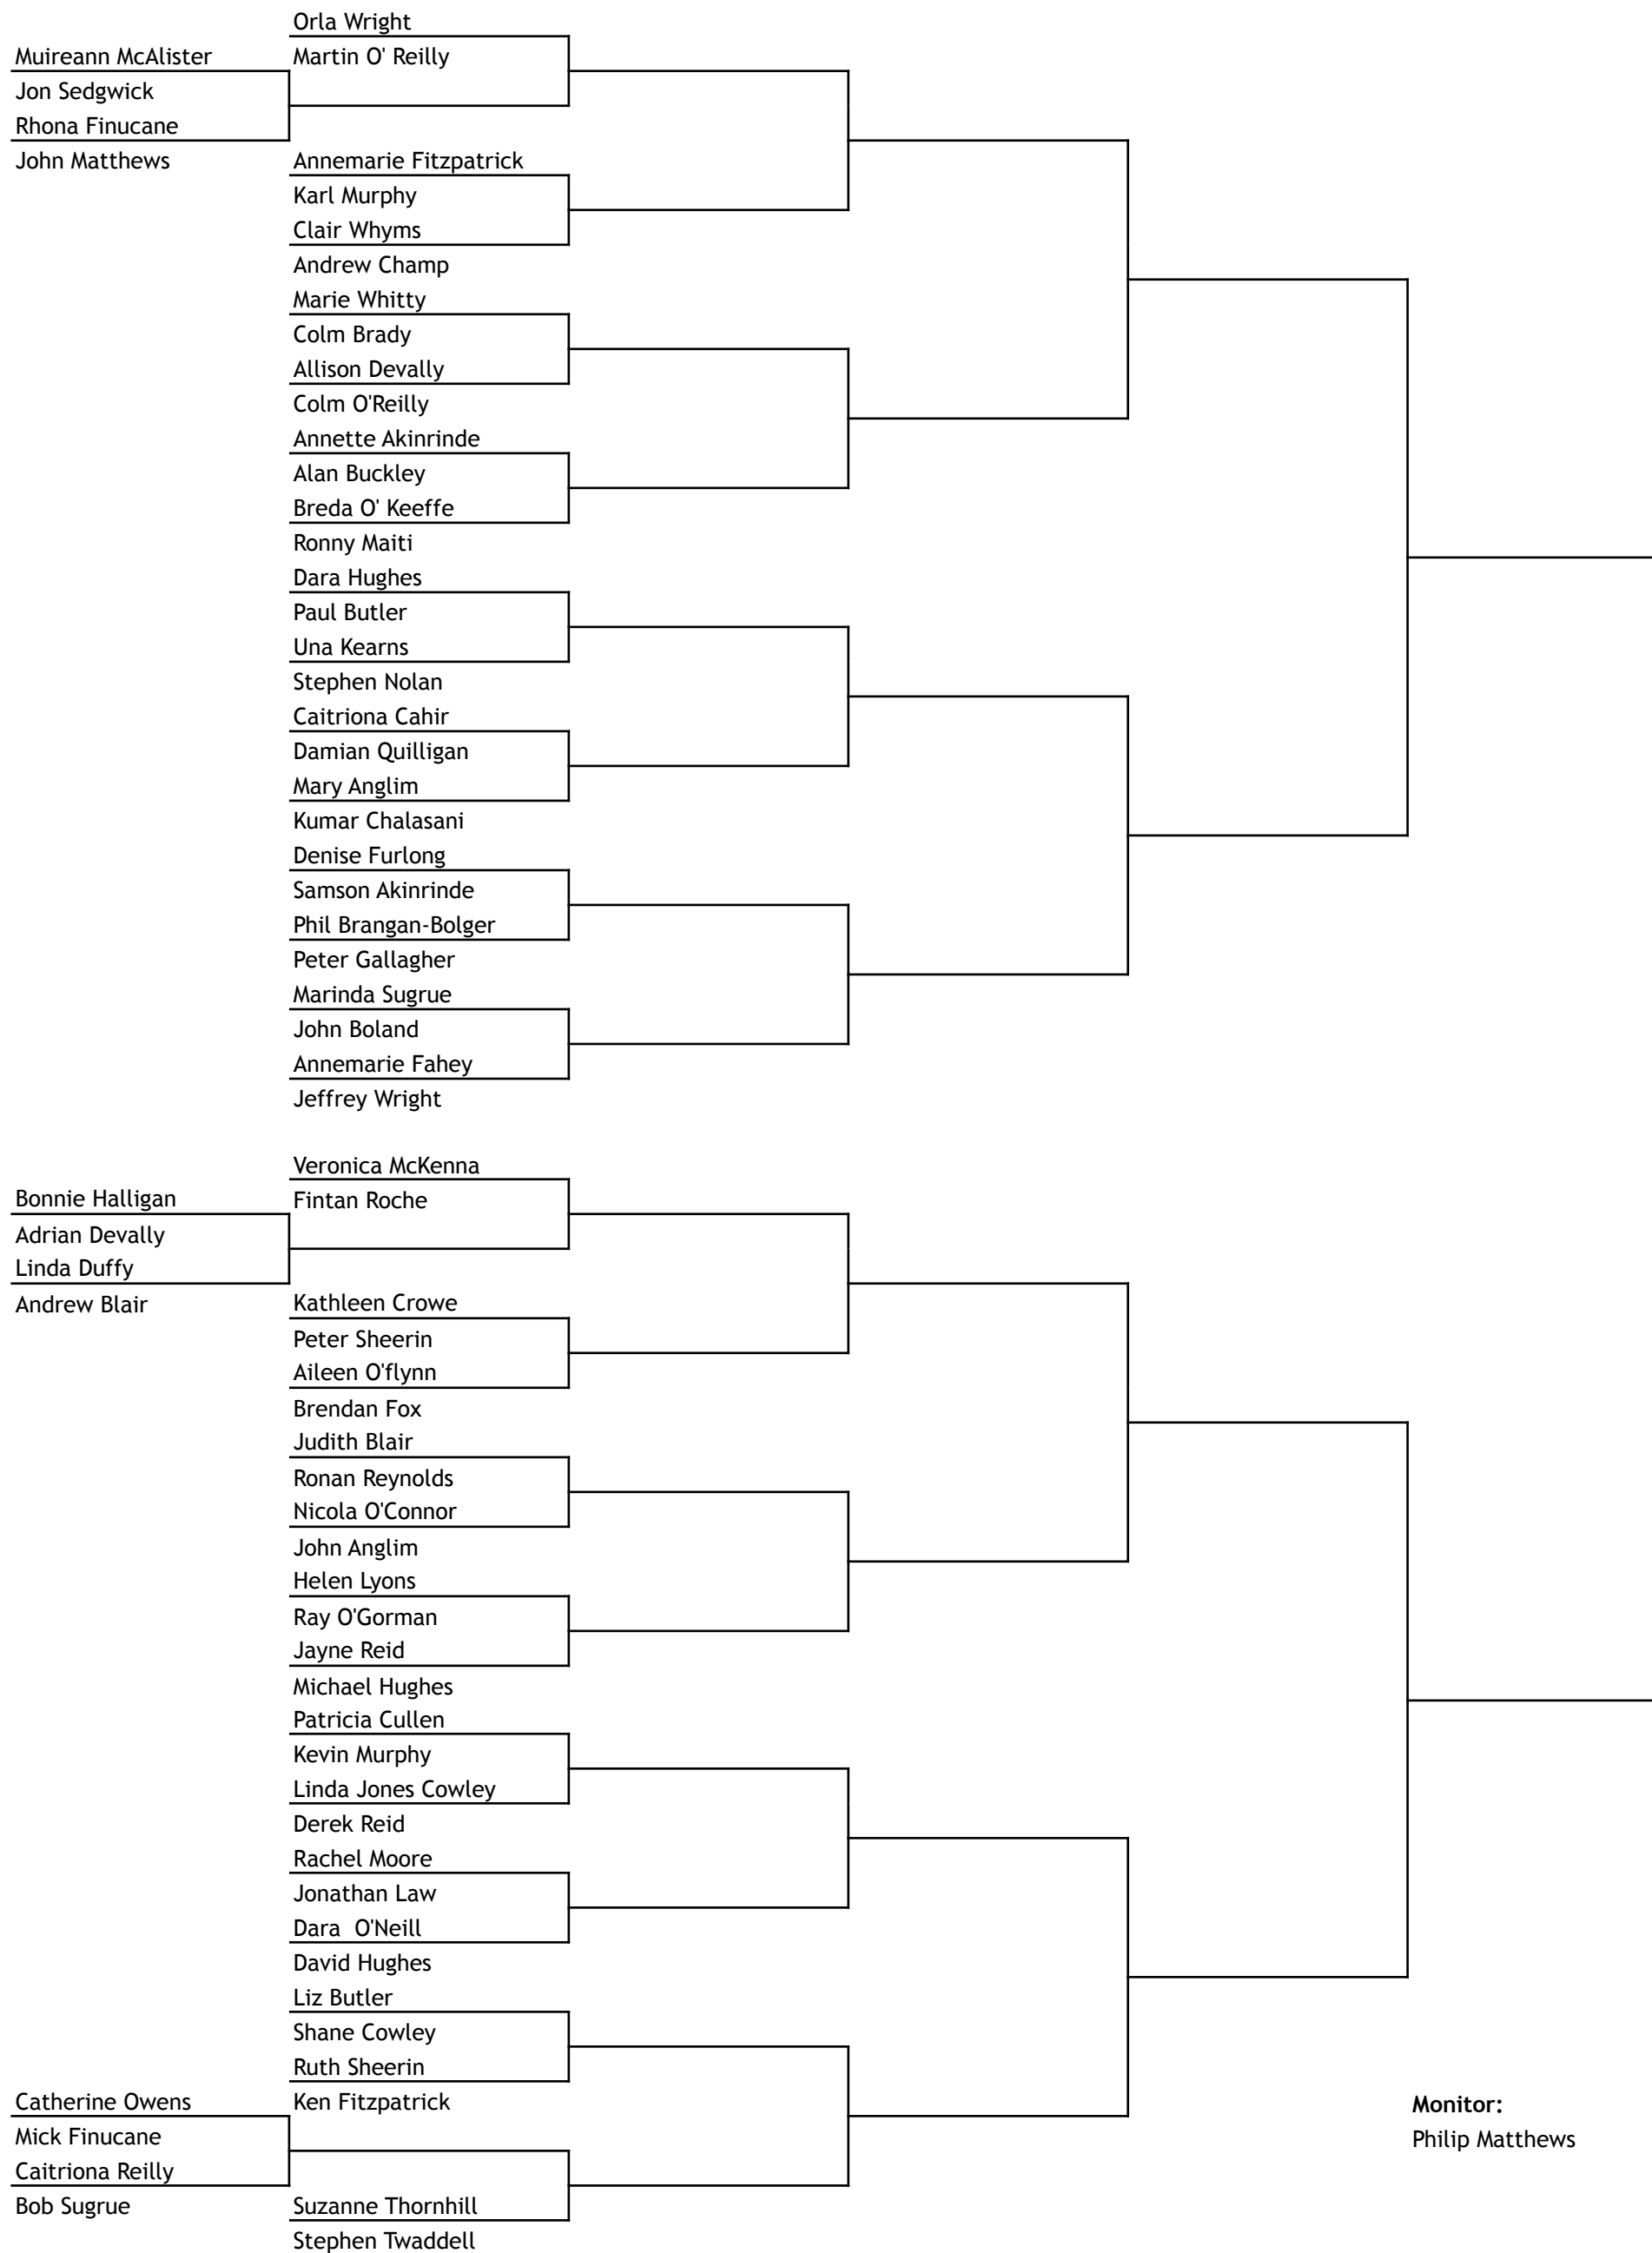

GROVE CHAMPIONSHIPS 2022 - MIXED OVER 40

Round to be played by 18th June   Round to be played by 16th July   Round to be played by 6th August   Round to be played by 20h August