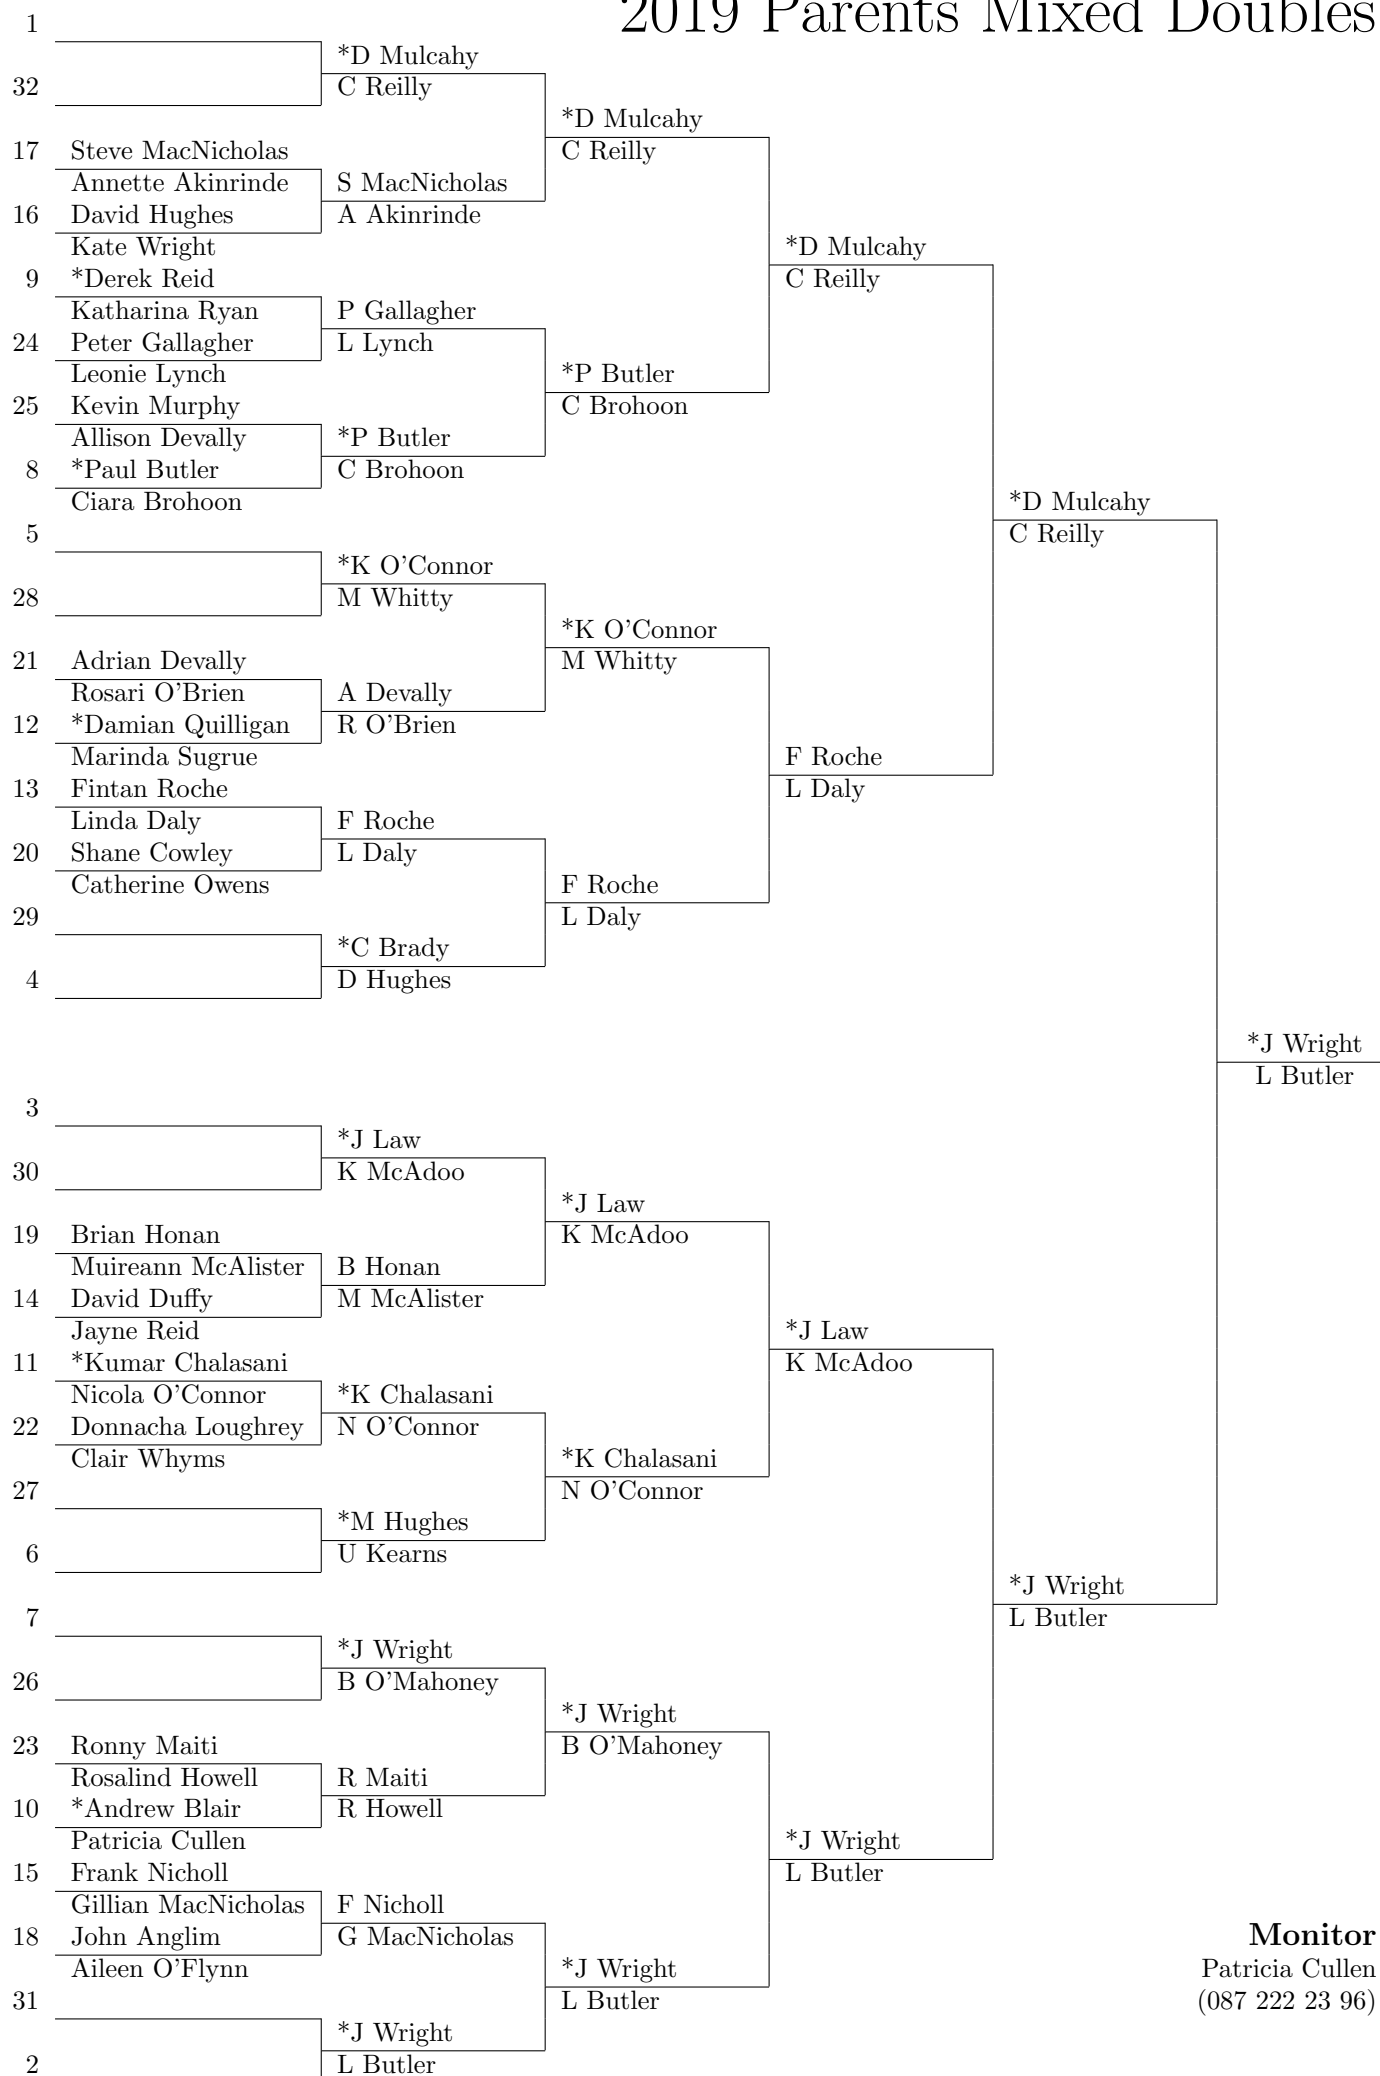

2019 Mens Doubles

Monitor
David Hughes
(087 241 80 39)

2019 Ladies Doubles

Monitor
Judith Blair
(086 822 09 75)

2019 Parents Mixed Doubles

2019 Over 16 Mixed Doubles

Monitor
Fintan Roche
(086 805 86 04)

Apologies
Colm Brady
Elaine Priess