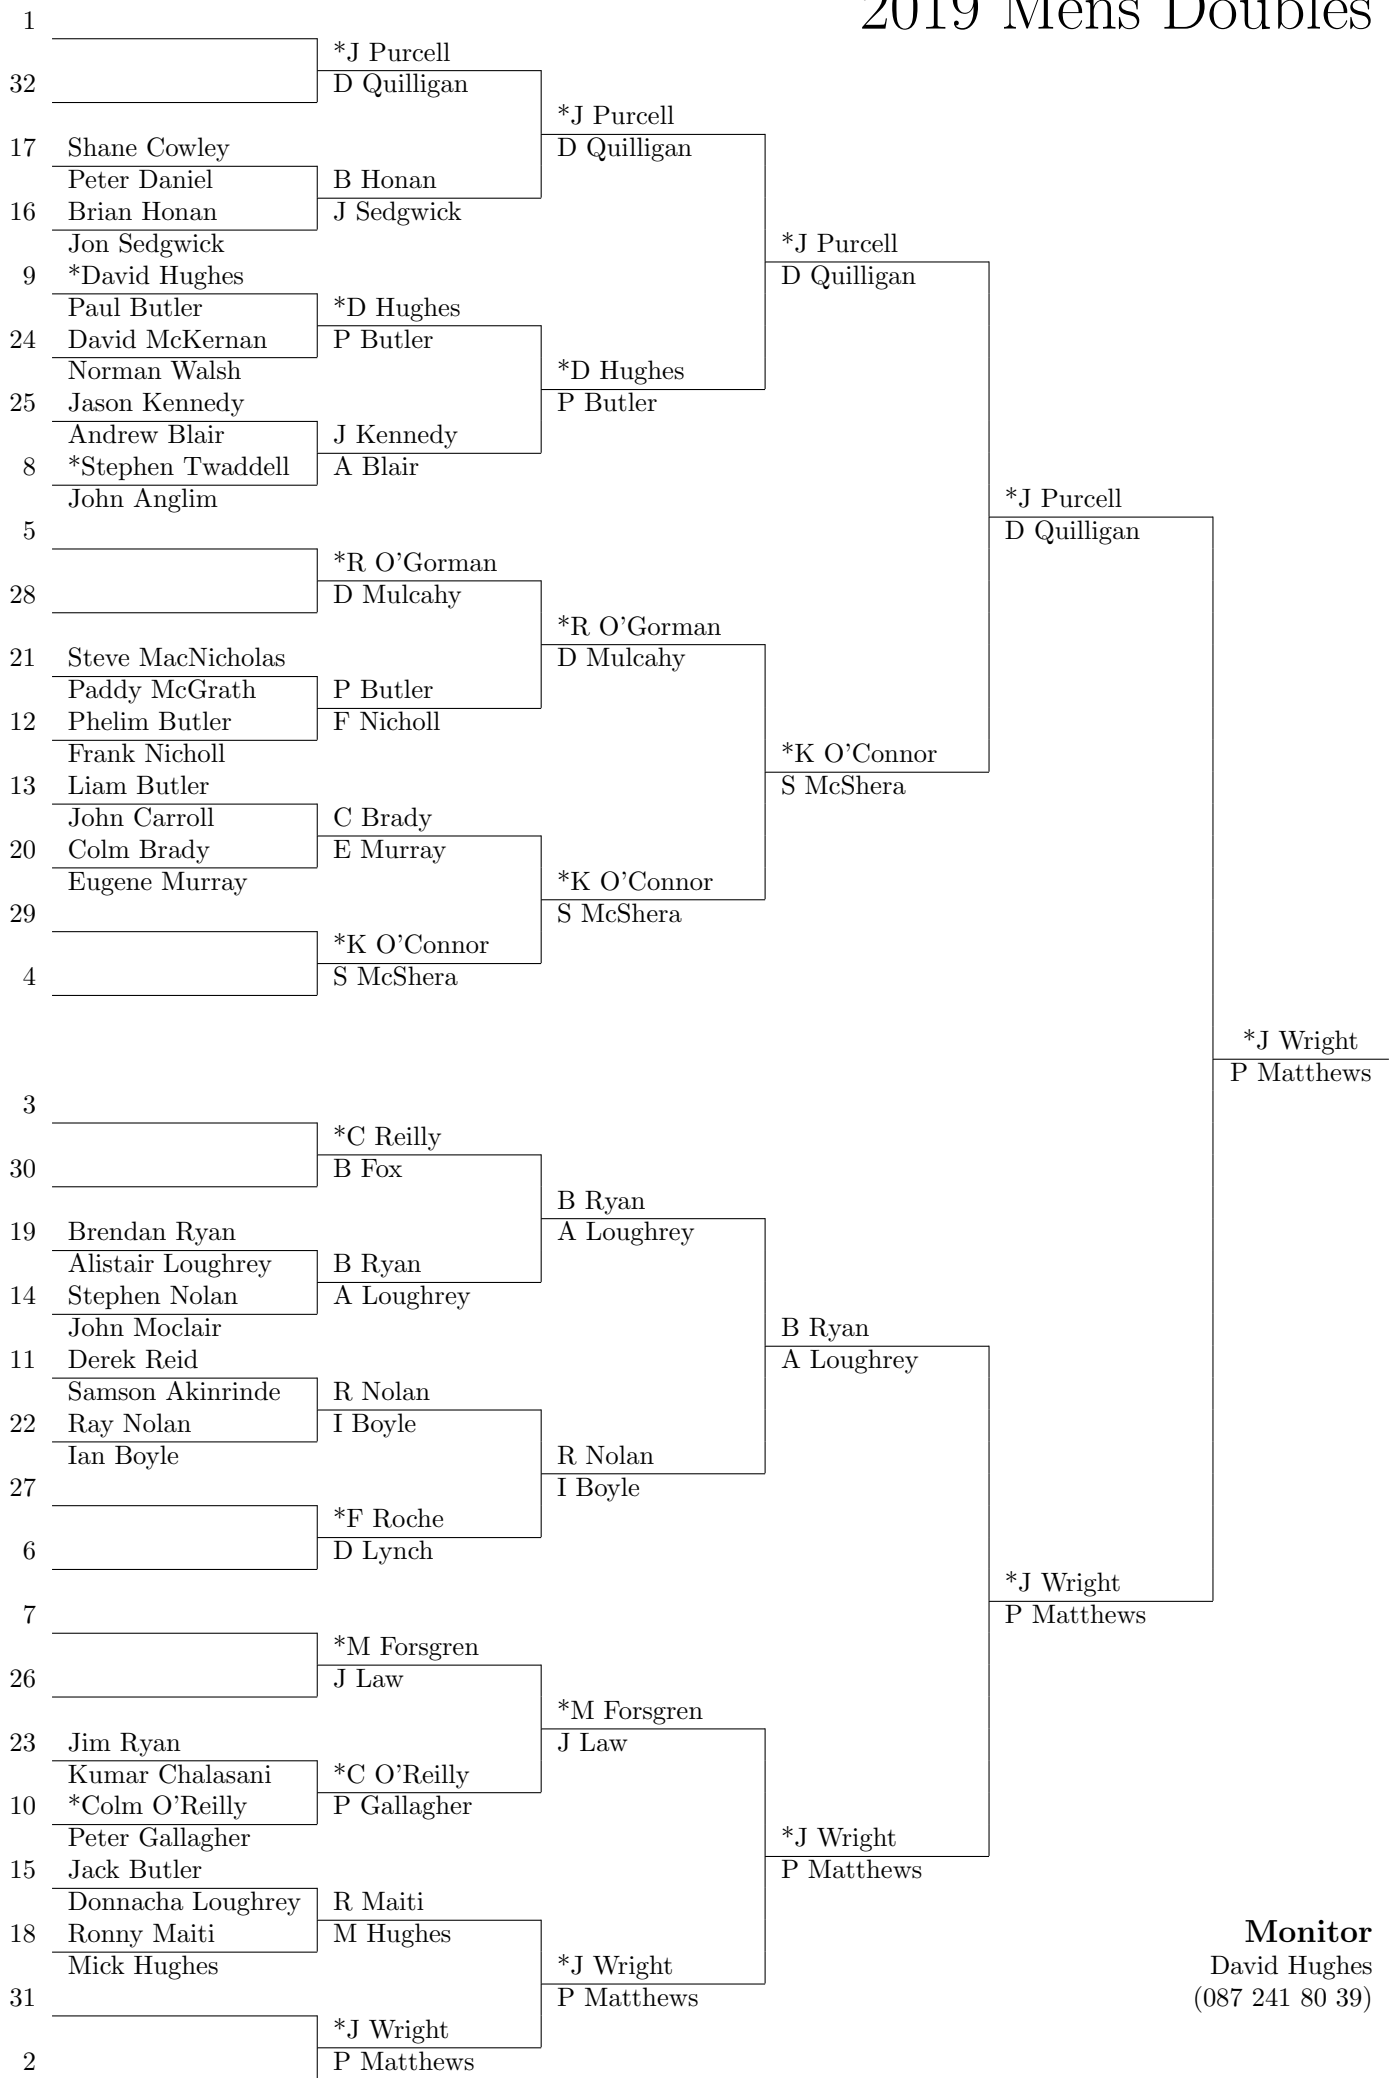

2019 Mens Doubles

Monitor
David Hughes
(087 241 80 39)

2019 Ladies Doubles

Monitor
Judith Blair
(086 822 09 75)

2019 Parents Mixed Doubles

2019 Over 16 Mixed Doubles

Monitor
Fintan Roche
(086 805 86 04)

Apologies
Colm Brady
Elaine Priess