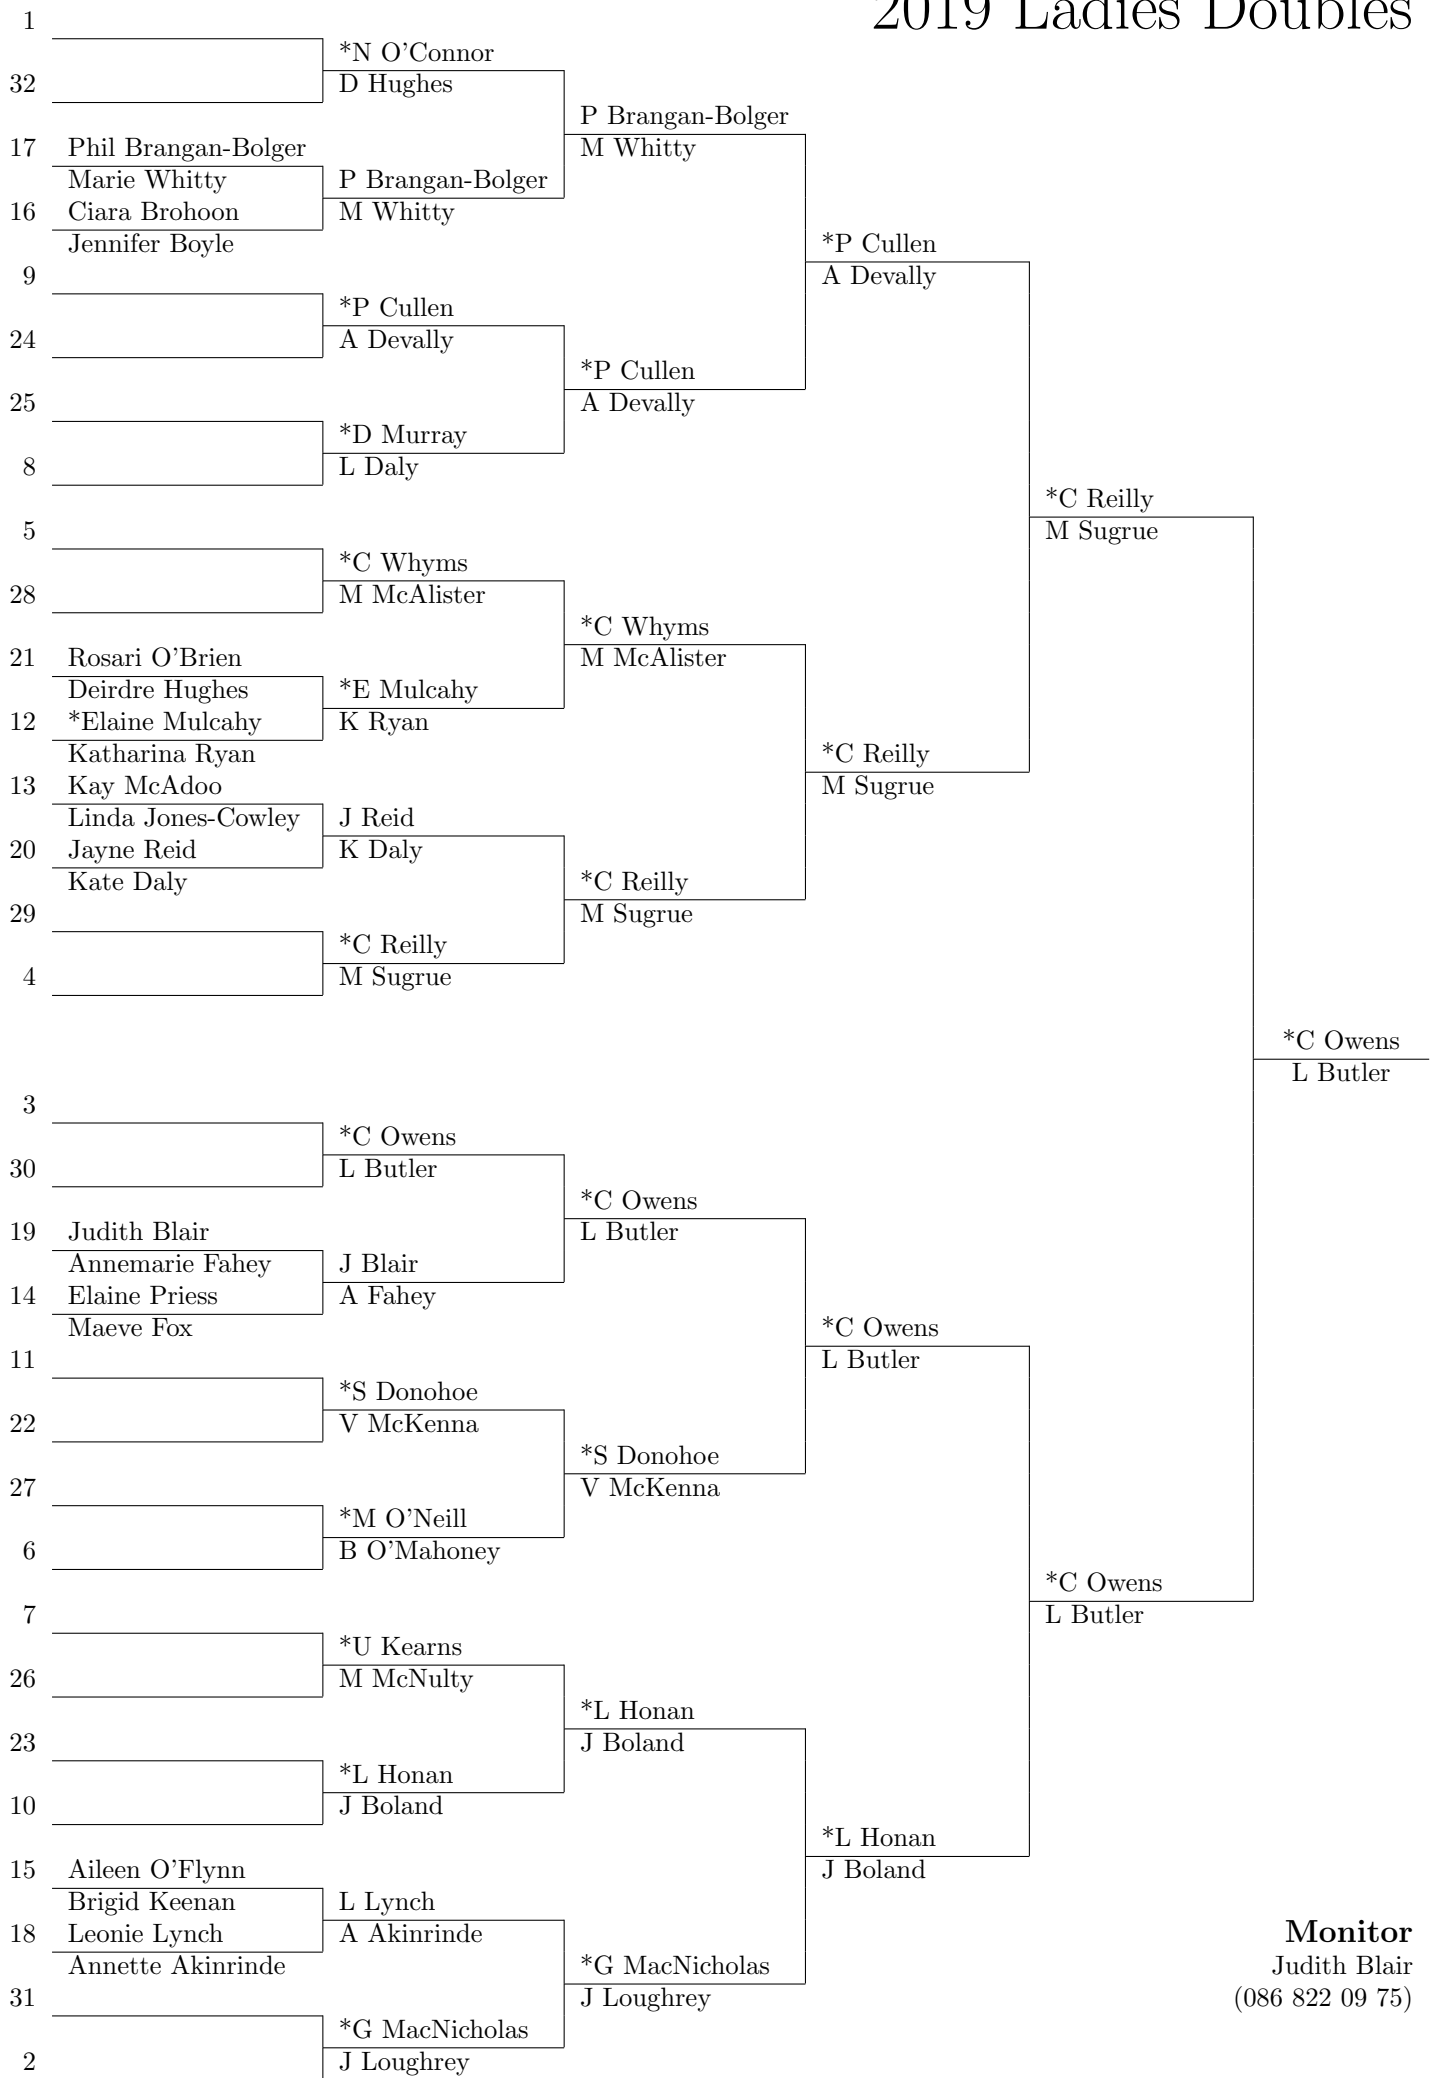

2019 Mens Doubles

Monitor
David Hughes
(087 241 80 39)

2019 Ladies Doubles

Monitor
Judith Blair
(086 822 09 75)

2019 Parents Mixed Doubles

2019 Over 16 Mixed Doubles

Monitor
Fintan Roche
(086 805 86 04)

Apologies
Colm Brady
Elaine Priess