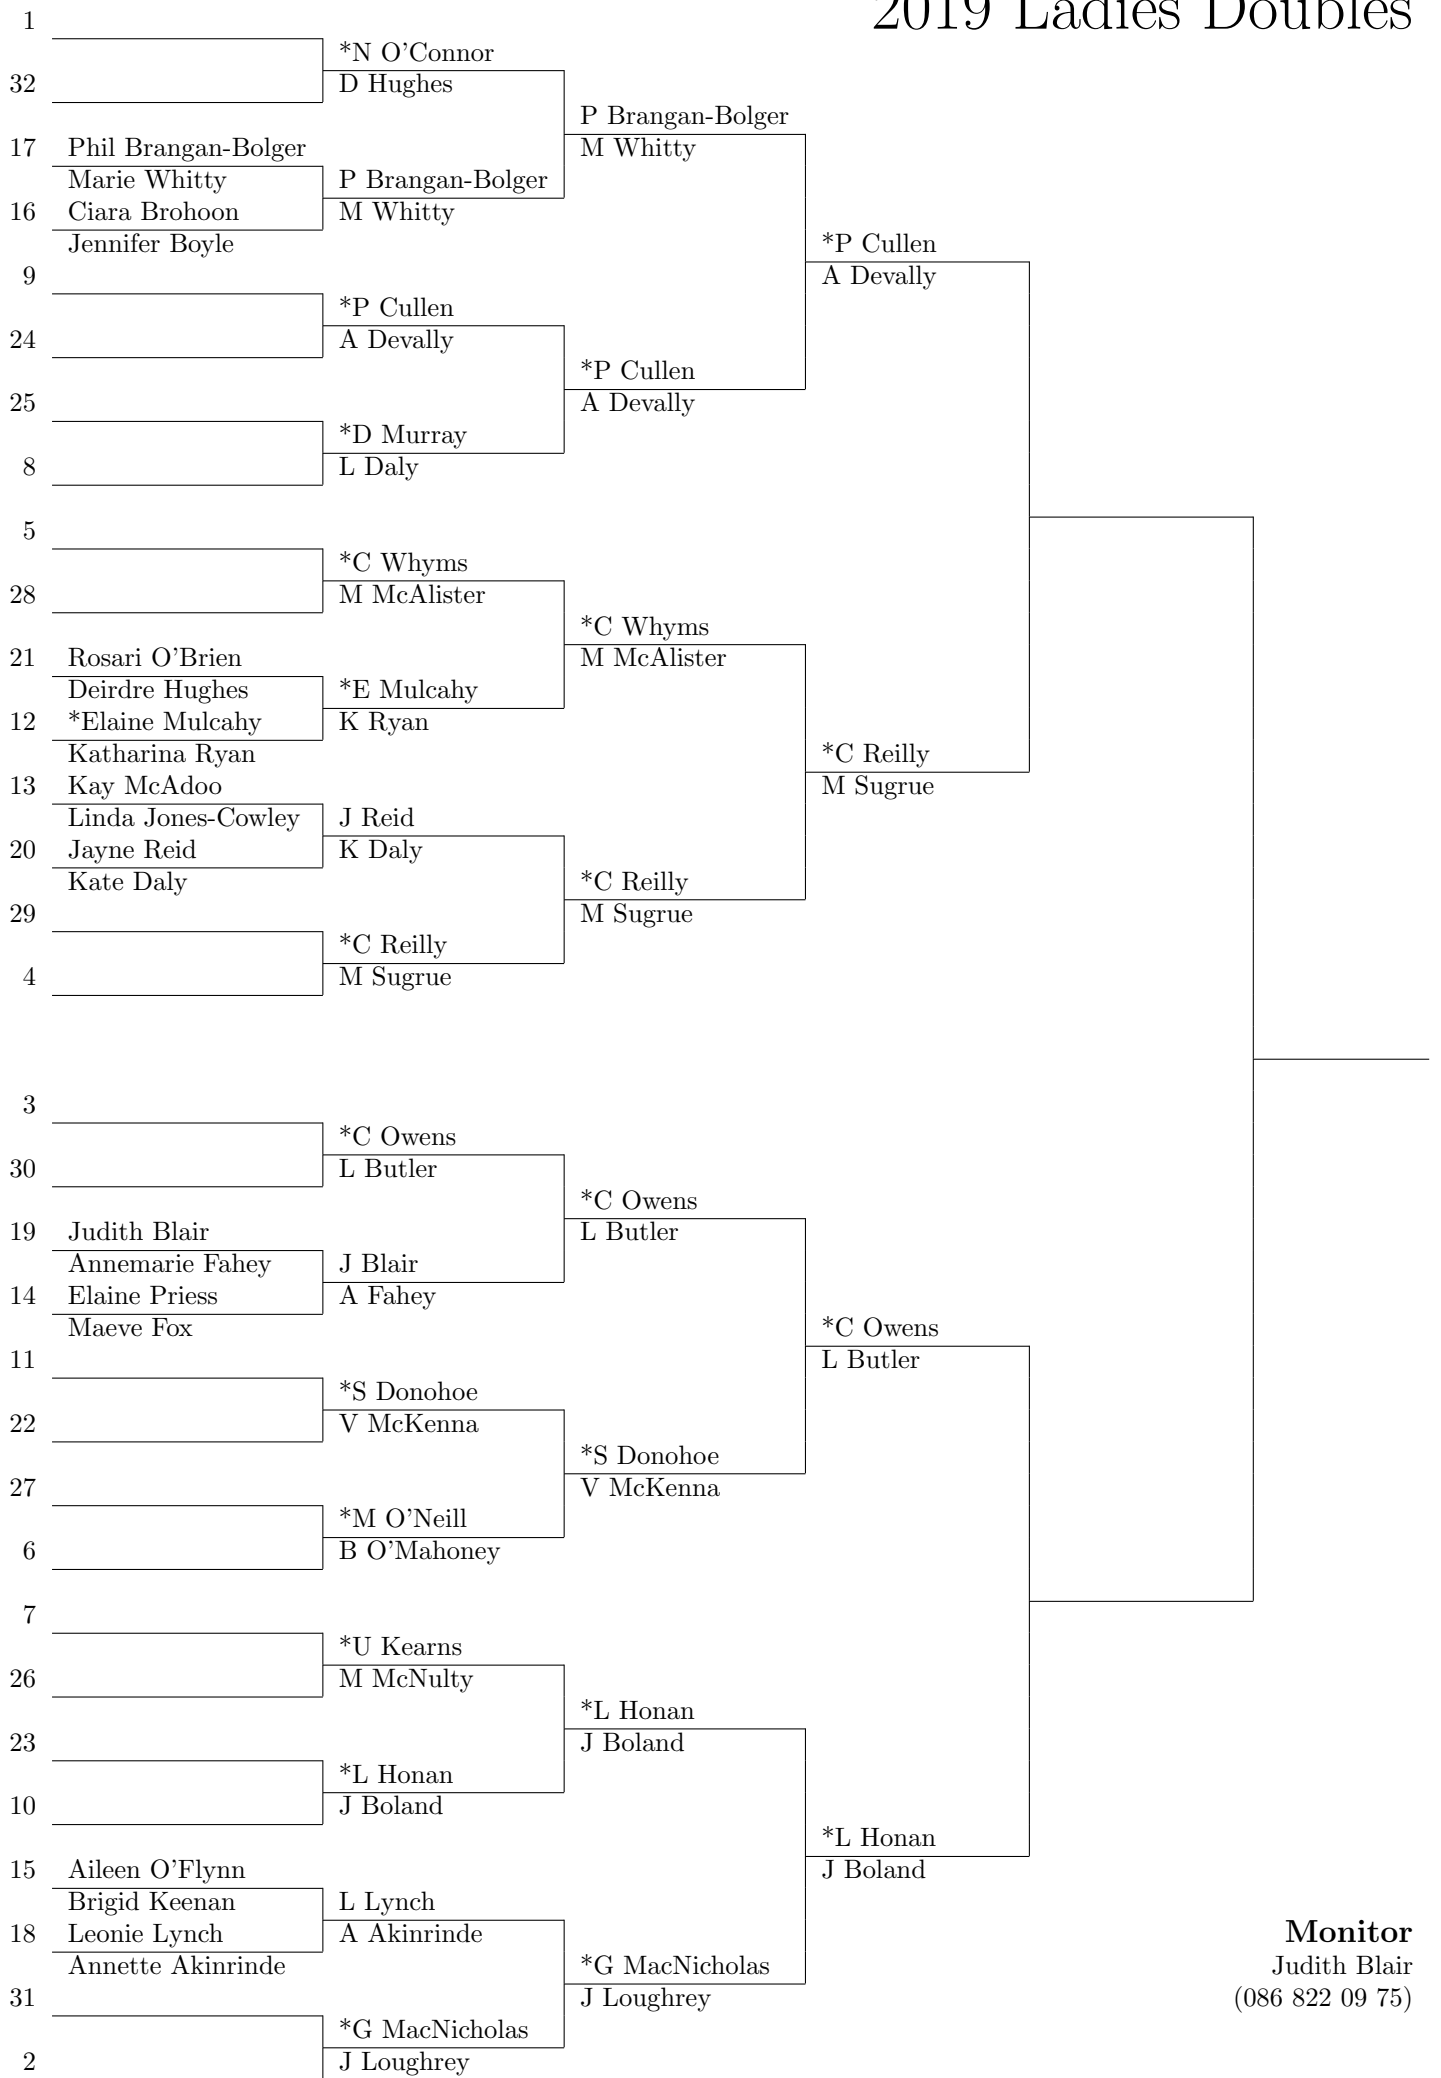

2019 Mens Doubles

Monitor
David Hughes
(087 241 80 39)

2019 Ladies Doubles

Monitor
 Judith Blair
 (086 822 09 75)

2019 Parents Mixed Doubles

Monitor
 Patricia Cullen
 (087 222 23 96)

2019 Over 16 Mixed Doubles