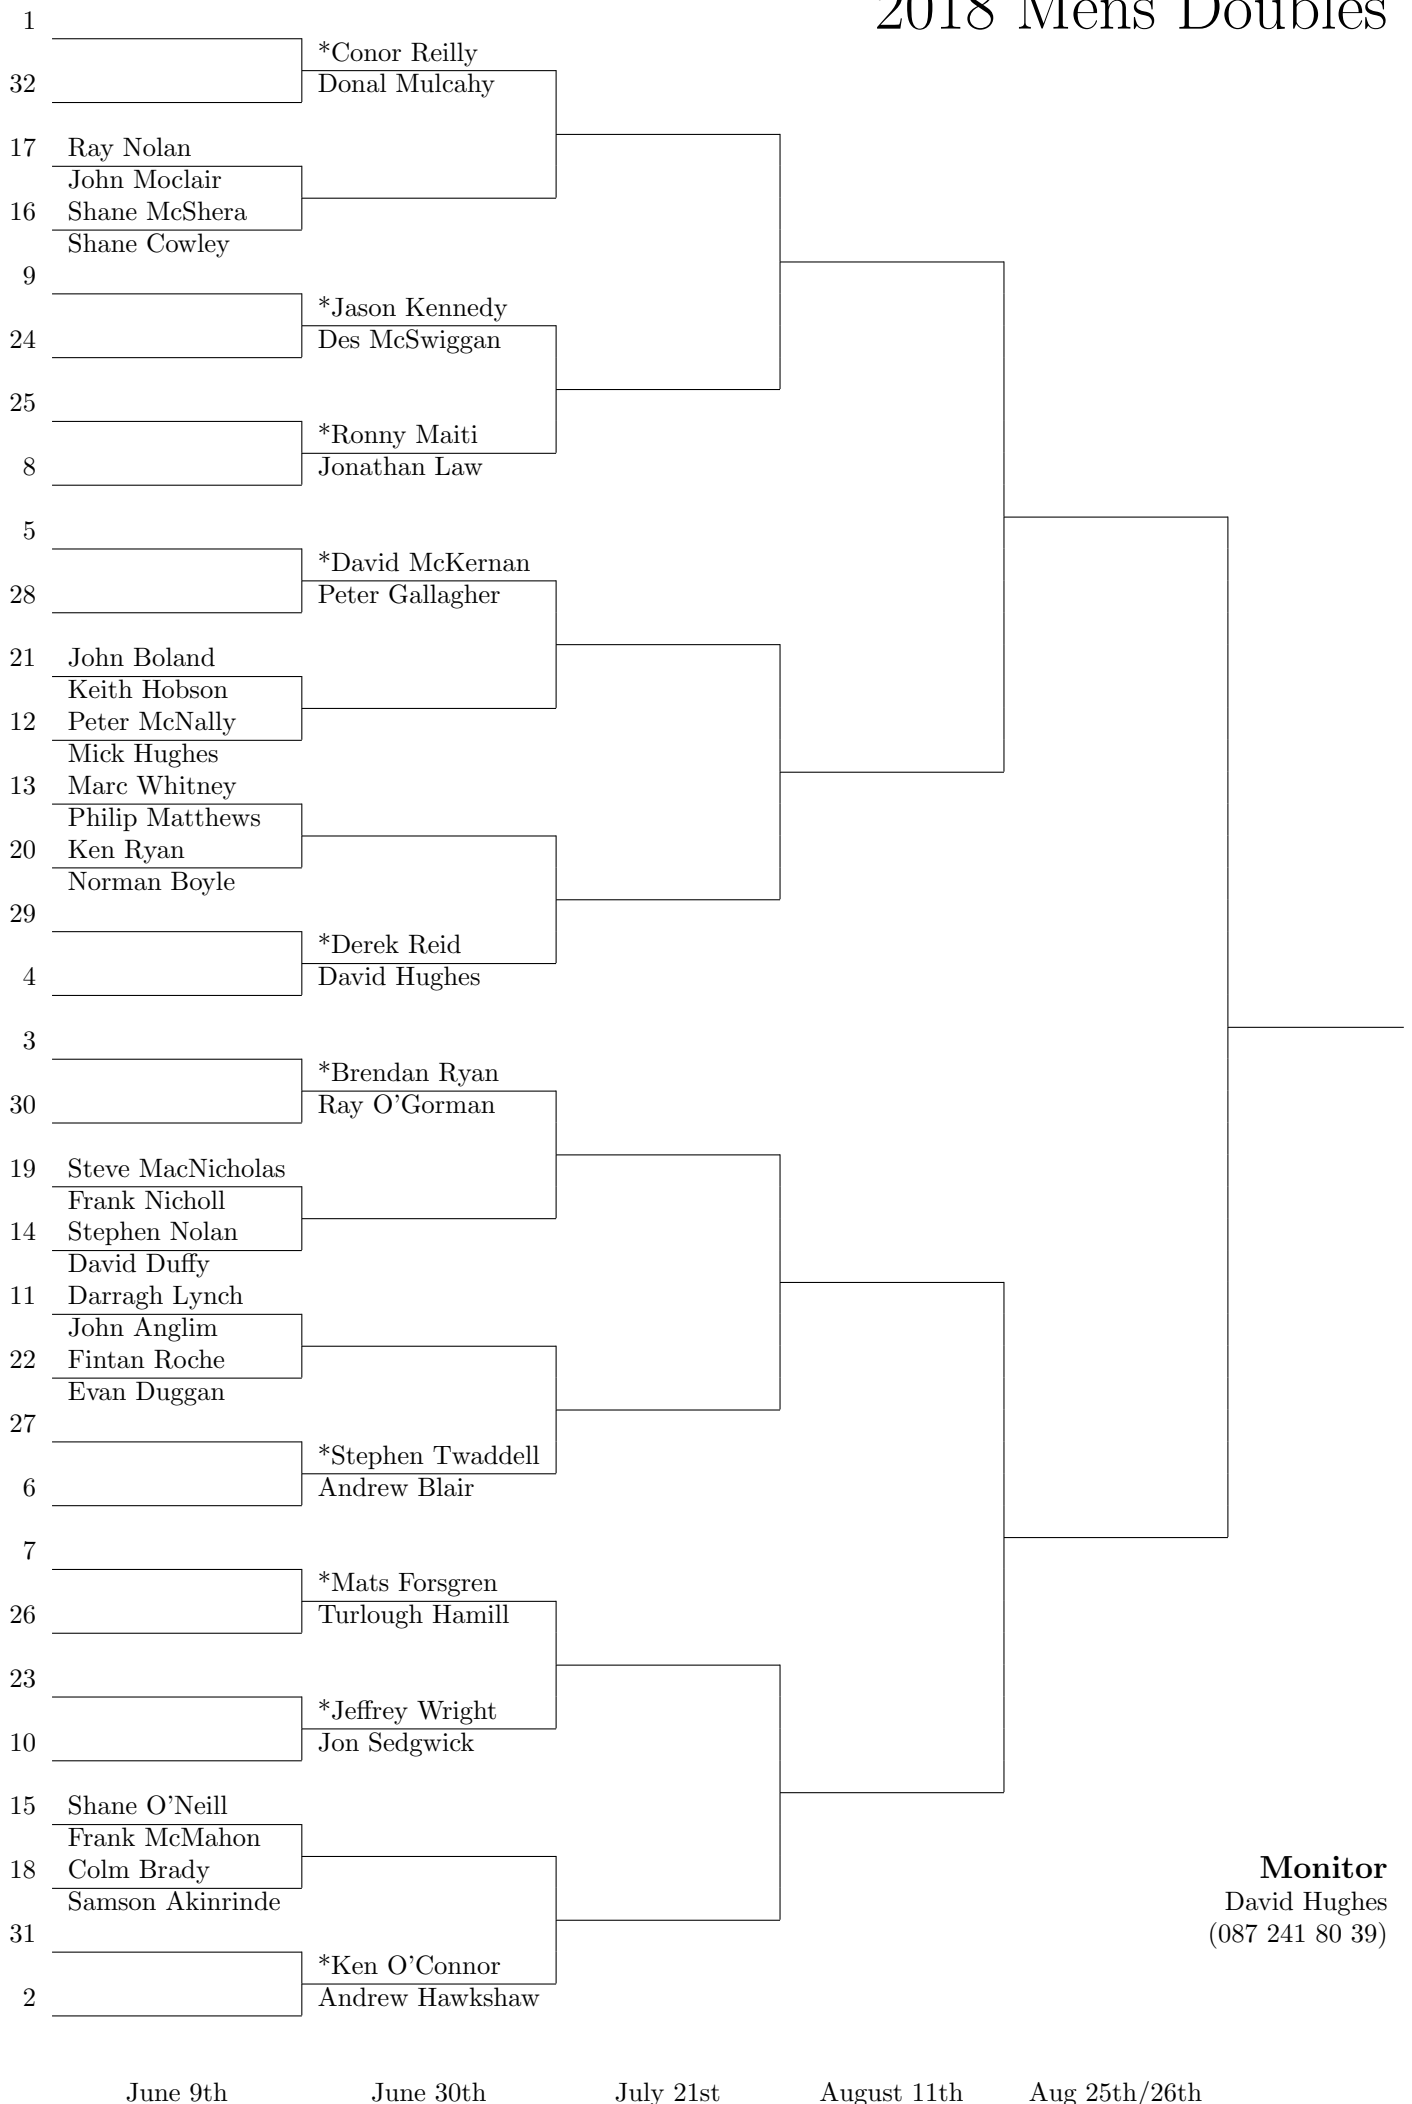

2018 Mens Doubles